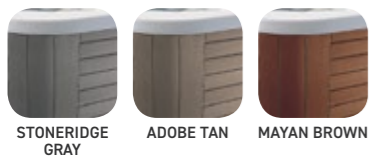

Designed with the precision and quality for which D1® spas are known, our classic line offers a refined hydrotherapy experience in a design that complements any outdoor style.

SHELL COLORS

SKIRT COLORS

ENVIROTECT® SKIRT

COVER COLORS

VINYL Cover

SARENA BAY®

120"
x
92"
x
40"

SEATS 7-8
GALLONS 500

AMORE BAY®

108"
x
92"
x
40"

SEATS 7
GALLONS 415